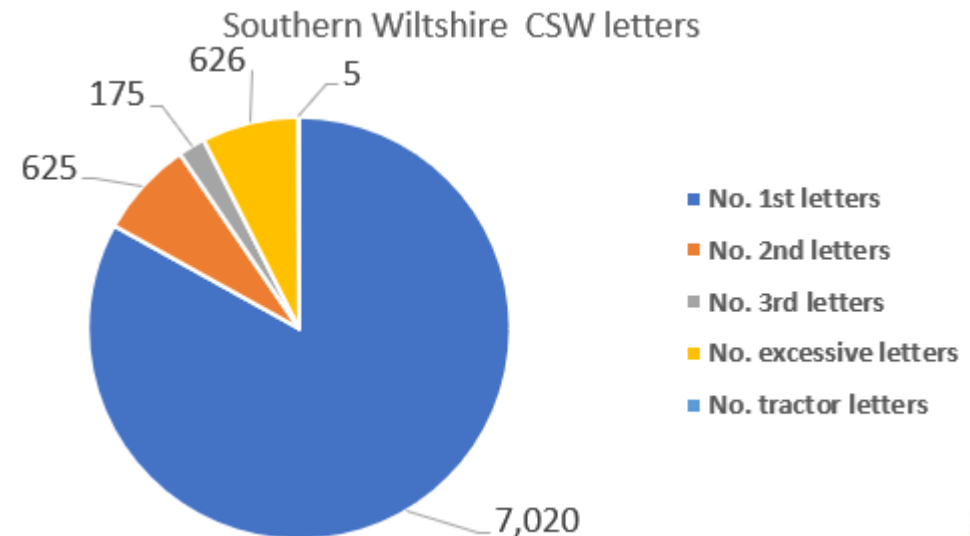

### Number of watches by month

### Vehicles passing by month

7.37K

Sum of No. of watches

62.53K

Sum of Total letters

1.89M

Sum of Vehicles passing

50.55K

Sum of No. 1st letter

# • CSW – Southern Wiltshire since October 2020 + 9 since last update