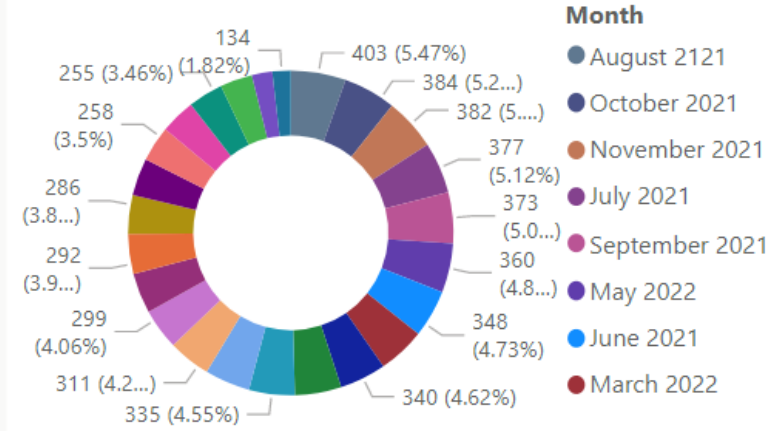

Number of watches by month