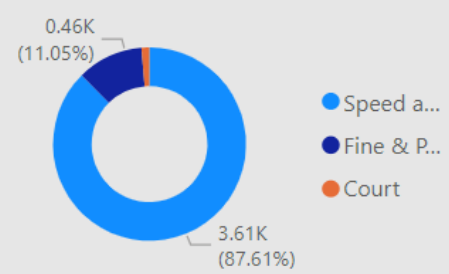

• CSEO – Dashboard (17 May 2023 @ 7.30am)

CSEO Activity Dashboard

Outcomes are dependent on previous convictions and history

3,606.00
Sum of Speed awareness...

455.00
Sum of Fine & Points

55.00
Sum of Court

315
Count of Location

Location	Year	Month	Speed awareness course	Fine & Points	Court	CPT	Area Board
Operation Wolf - Salisbury - 29/6/2022	2022	June	149.00	22.00	3.00	Salisbury	Salisbury
Tilshead	2022	December	93.00	7.00	1.00	Amesbury	Stonehenge
Cricklade - Spital Lane	2023	April	80.00	10.00	0.00	RWB	RWB
Wilton - The Avenue	2022	December	65.00	19.00	8.00	Salisbury	South West Wiltshire
Collingbourne Kingston	2022	December	62.00	9.00	0.00	Amesbury	Tidworth
Ogbourne St Andrew	2023	April	60.00	4.00	0.00	Devizes	Marlborough
Tilshead	2022	November	58.00	6.00	1.00	Amesbury	Stonehenge
Shaw and Whitley (Shaw Hill)	2022	December	55.00	9.00	0.00	Trowbridge	Melksham
Cholderton	2023	March	53.00	3.00	1.00	Amesbury	Stonehenge
Cholderton - Church Close	2023	April	51.00	1.00	0.00	Amesbury	Stonehenge
Harnham - Portland Avenue	2023	April	47.00	6.00	0.00	Salisbury	Salisbury
Harnham - Portland Avenue	2023	February	46.00	12.00	2.00	Salisbury	Salisbury
Oare - Outside Oare House	2023	March	46.00	10.00	0.00	Devizes	Pewsey
Wilton - The Avenue	2023	January	46.00	9.00	4.00	Salisbury	South West Wiltshire
Collingbourne Kingston	2022	February	45.00	2.00	0.00	Amesbury	Tidworth
PROJECT ZERO	2022	February	42.00	1.00	0.00	Salisbury	Salisbury
Total			3,606.00	455.00	55.00		

Outcomes