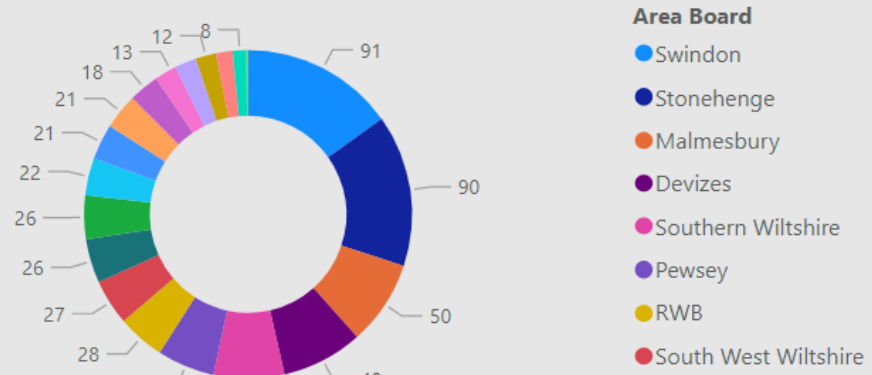

3,606.00
Sum of Speed awareness...

455.00
Sum of Fine & Points

55.00
Sum of Court

315
Count of Location

Location	Year	Month	Speed awareness course	Fine & Points	Court	CPT	Area Board
Operation Wolf - Salisbury - 29/6/2022	2022	June	149.00	22.00	3.00	Salisbury	Salisbury
Tilshead	2022	December	93.00	7.00	1.00	Amesbury	Stonehenge
Cricklade - Spital Lane	2023	April	80.00	10.00	0.00	RWB	RWB
Wilton - The Avenue	2022	December	65.00	19.00	8.00	Salisbury	South West Wiltshire
Collingbourne Kingston	2022	December	62.00	9.00	0.00	Amesbury	Tidworth
Ogbourne St Andrew	2023	April	60.00	4.00	0.00	Devizes	Marlborough
Tilshead	2022	November	58.00	6.00	1.00	Amesbury	Stonehenge
Shaw and Whitley (Shaw Hill)	2022	December	55.00	9.00	0.00	Trowbridge	Melksham
Cholderton	2023	March	53.00	3.00	1.00	Amesbury	Stonehenge
Cholderton - Church Close	2023	April	51.00	1.00	0.00	Amesbury	Stonehenge
Harnham - Portland Avenue	2023	April	47.00	6.00	0.00	Salisbury	Salisbury
Harnham - Portland Avenue	2023	February	46.00	12.00	2.00	Salisbury	Salisbury
Oare - Outside Oare House	2023	March	46.00	10.00	0.00	Devizes	Pewsey
Wilton - The Avenue	2023	January	46.00	9.00	4.00	Salisbury	South West Wiltshire
Collingbourne Kingston	2022	February	45.00	2.00	0.00	Amesbury	Tidworth
PROJECT ZERO	2022	February	42.00	1.00	0.00	Salisbury	Salisbury
Total			3,606.00	455.00	55.00		

Activity by Area Board