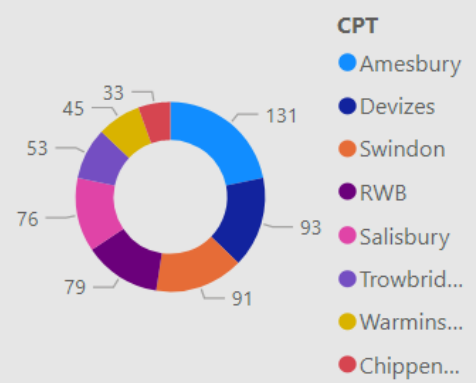

Activity by CPT