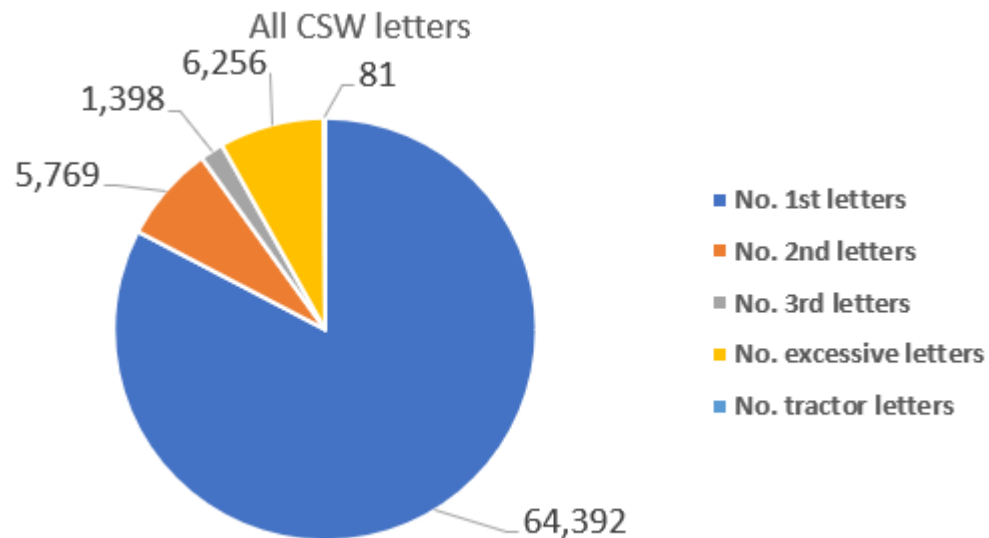

• CSW Southern Wiltshire - Data since July 2020 to 16 May 2023

Team	Vehicles passing	No. of speeders	No. 1st letter	No. 2nd letter	No. 3rd letter	No. excessive	No. tractor letters	Total letters	No. of watches	Average speeders %
Alderbury	25,061	1895	1,359	185	55	113	0	1,712	168	8.69%
Allington South & Boscombe	93,893	4054	3,198	251	66	164	2	3,681	263	4.40%
Coombe Bissett	54,602	2092	1,315	104	35	242	3	1,699	192	6.62%
Firsdown	1,075	44	27	6	1	0	0	34	8	3.48%
Odstock	9,854	145	71	8	3	2	0	84	63	1.18%
Pitton and Farley	42	5	3	0	0	0	0	3	1	7.14%
Redlynch	11,943	895	563	41	8	40	0	652	48	6.24%
Whiteparish	16,904	864	484	30	7	65	0	586	110	4.05%
Grand Total	213,374	9,994	7,020	625	175	626	5	8,451	853	5.56%