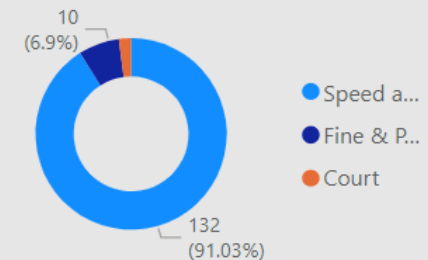

• CSEO – Southern Wiltshire Area Board results

CSEO Activity Dashboard

Outcomes are dependent on previous convictions and history

132.00
Sum of Speed awareness...

10.00
Sum of Fine & Points

3.00
Sum of Court

25
Count of Location

Location	Year	Month	Speed awareness course	Fine & Points	Court	CPT	Area Board
Coombe Bissett - Deegan House	2023	April	36.00	4.00	3.00	Salisbury	Southern Wiltshire
Allington and Boscombe Social Club	2023	March	19.00	0.00	0.00	Amesbury	Southern Wiltshire
Allington Track	2022	December	15.00	2.00	0.00	Amesbury	Southern Wiltshire
Allington and Boscombe Social Club	2023	January	14.00	1.00	0.00	Amesbury	Southern Wiltshire
Allington and Boscombe Social Club	2023	April	12.00	0.00	0.00	Amesbury	Southern Wiltshire
Redlynch - St Birinus Close	2023	January	12.00	2.00	0.00	Salisbury	Southern Wiltshire
Allington & Boscombe - Social club	2022	November	7.00	0.00	0.00	Amesbury	Southern Wiltshire
Alderbury - bus stop	2023	January	3.00	0.00	0.00	Salisbury	Southern Wiltshire
Allington and Boscombe Social Club	2023	May	3.00	0.00	0.00	Amesbury	Southern Wiltshire
Firsdawn - Maple Drive	2023	March	3.00	0.00	0.00	Salisbury	Southern Wiltshire
Whiteparish - Garden Centre	2023	March	3.00	0.00	0.00	Salisbury	Southern Wiltshire
Allington and Boscombe - Social Club	2023	January	1.00	0.00	0.00	Amesbury	Southern Wiltshire
Allington and Boscombe Social Club	2023	February	1.00	1.00	0.00	Amesbury	Southern Wiltshire
Allington Track	2023	January	1.00	0.00	0.00	Amesbury	Southern Wiltshire
Total			132.00	10.00	3.00		

Activity by Area Board

Activity by CPT

Outcomes