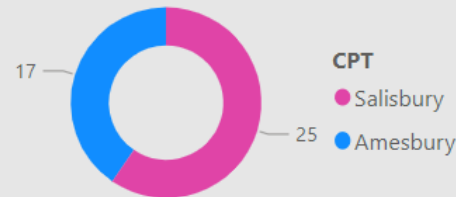

Activity by CPT